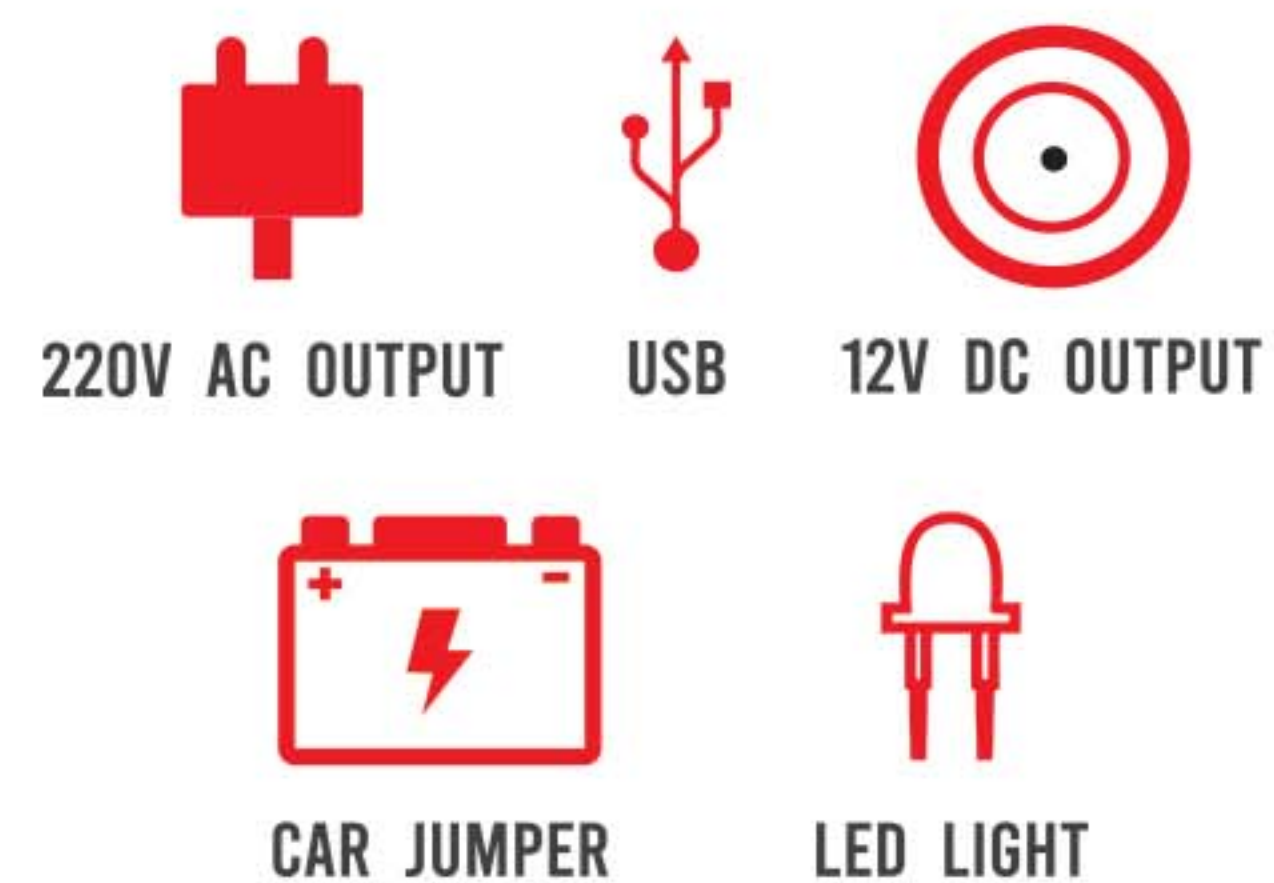

POWERSTATION USAGE & FEATURES

CHARGING

INVERTER GASOLINE GENERATORS